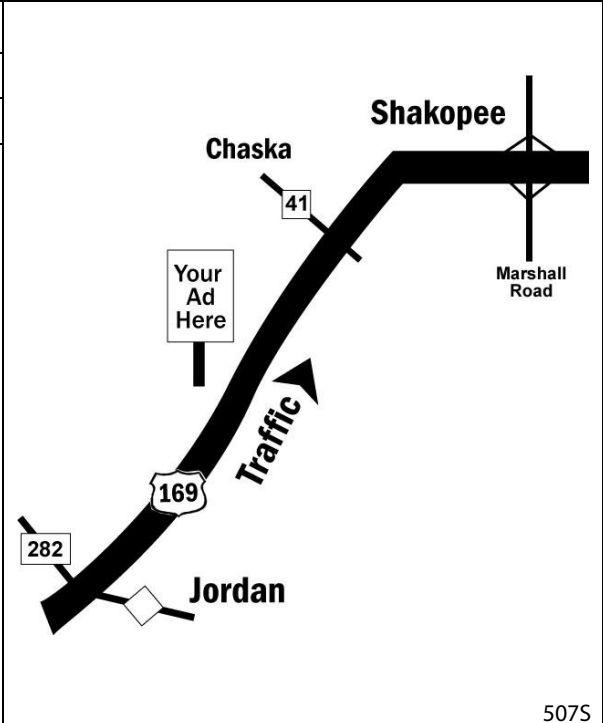

SUPREME

OUTDOOR ADVERTISING

Location
US Interstate 169 South of Shakopee Mile marker 101.89
Read
West Lane Northbound Traffic to Shakopee, Twin Cities
Size
20' h x 15' w
Traffic Count
27,000 daily

Rate Information

TERM	MONTHLY RENTAL	* PRODUCTION
12 months	\$ 1000	\$ 1000

Map

Supreme Outdoor Advertising
Dave Helder
 17595 Kenwood Trail, ste #150
 LAKEVILLE, MN 55044
(507) 351-6789
 DaveHelder@SupremeOutdoor.com